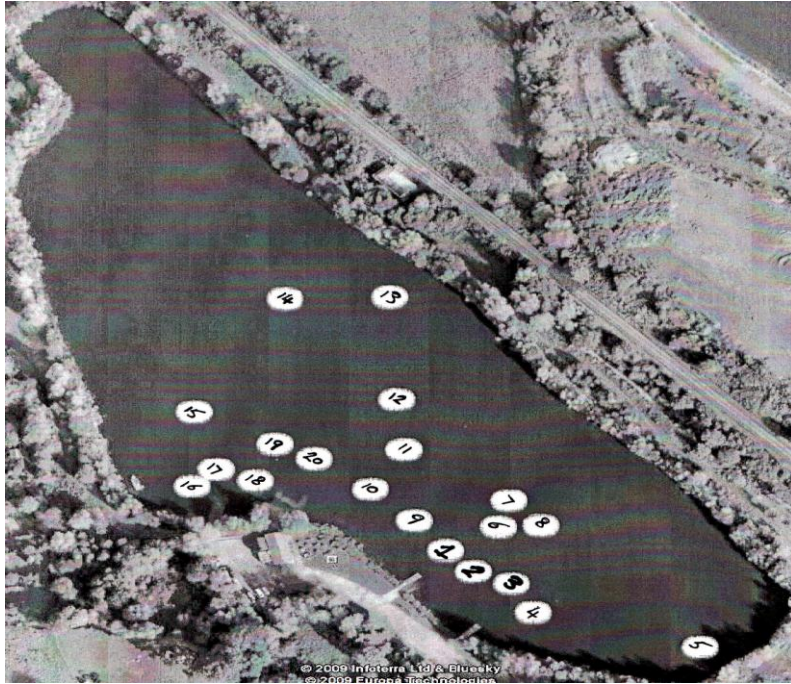

## Wraysbury Attractions

- 1) Platform
- 2) Platform
- 3) Platform
- 4) VW camper
- 5) Van & Large pipes
- 6) Black Taxi
- 7) Park Ranger Elephant
- 8) Large Boat
- 9) Platform & Small boat
- 10) Large Boat
- 11) Large boat
- 12) Speed boat
- 13) Yellow taxi (half)
- 14) Large boat
- 15) Floating container
- 16) Small car
- 17) Bus
- 18) Platform
- 19) Sunken container
- 20) Milk float & platform

These buoy number markings are for personal reference ONLY, and therefore do not match buoy markings used by Wraysbury Dive Centre, all any other dive organization. I also take no responsibility for any inaccuracies to this map